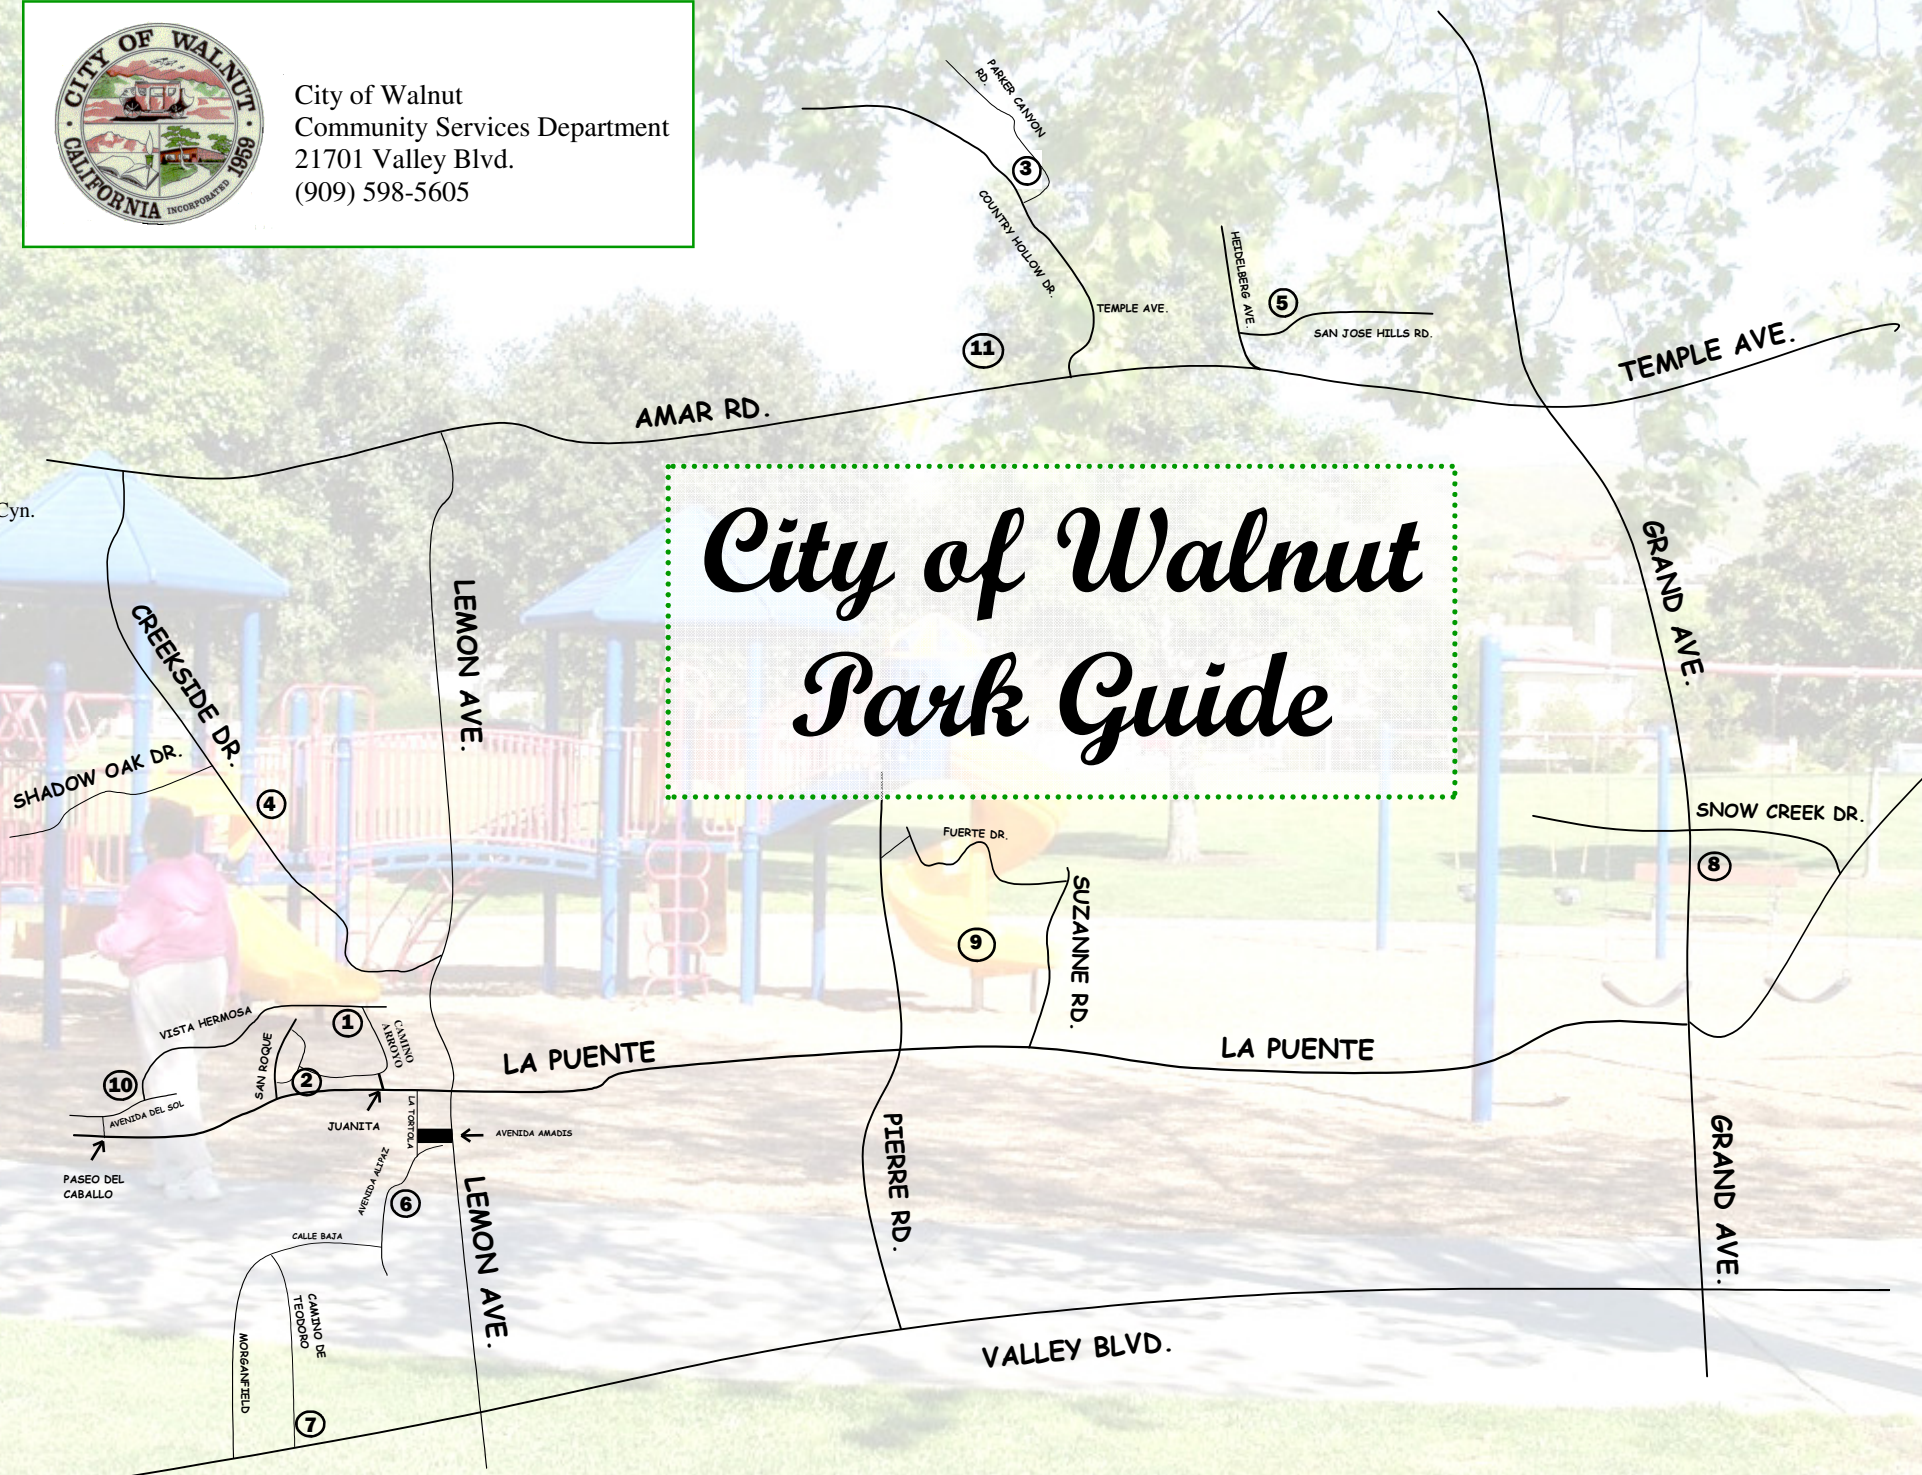

3 COUNTRY HOLLOW

- Country Hollow Dr./Parker Cyn.
- 5 Picnic tables (2 covered)
- 7 Acres in size
- Exercise equipment

4 CREEKSIDE

- 780 Creekside Dr.
- 3 Baseball fields (3 lighted)
- 1 Restroom/Snack Bar
- Play ground area
- 8 Picnic tables
- 3 Barbecue grills
- 3 Drinking fountain
- 2 Park benches
- 12 Acres in size
- 1 Volleyball Ct.

5 HEIDELBERG

- 20406 Loyalton Dr.
- 1 Covered picnic table
- Play ground area
- 1 Drinking fountain
- 1 Park Bench
- 14 Acres in size

6 LEMON CREEK

- 130 Avenida Alipaz
- 12 Shaded picnic tables
- Play ground area
- 3 Barbecue grills
- 1 Fire Pit
- 1 Drinking fountain
- 1 Restroom
- Rowland Ranch House
- 3 Acres in size

City of Walnut
 Community Services Department
 21701 Valley Blvd.
 (909) 598-5605

City of Walnut Park Guide

7 NORM ASHLEY

- 19711 Camino De Teodoro
- 2 Half Basketball courts
- 2 Covered picnic tables
- 1 Barbecue grill
- Play ground area
- 1 Drinking fountain
- 5 Benches
- Acres in size